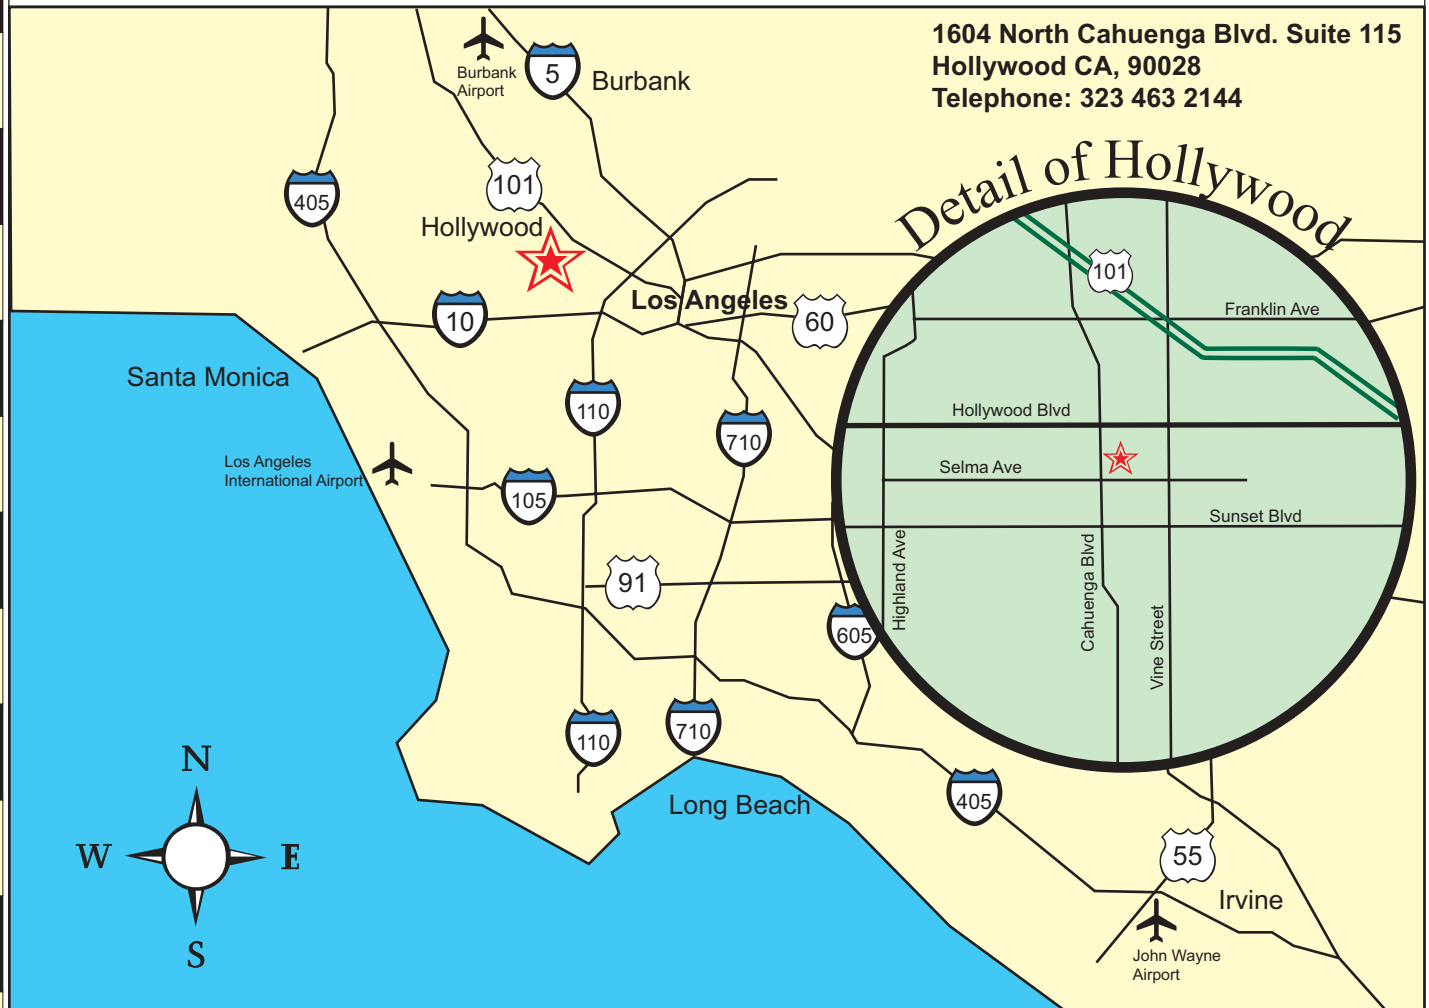

Directions to Hollywood Software

1604 North Cahuenga Blvd. Suite 115
Hollywood CA, 90028
Telephone: 323 463 2144

From the Los Angeles International Airport:

- Take 405 North
- Take 10 East
- Exit at La Brea North
- Turn Right on Sunset Blvd
- Turn Left on Cahuenga Blvd
- Office is on the northeast corner of Selma Ave and Cahuenga Blvd (with turquoise awnings)

From the Burbank Airport:

- Take North Hollywood Way South
- Turn Right on Olive Ave
- Olive Ave will turn into Barham Blvd
- Turn Right on Cahuenga Blvd West and take 101 South
- Exit at Cahuenga, turn right (South)
- Office is on the northeast corner of Selma Ave and Cahuenga Blvd (with turquoise awnings)

From the 101 Freeway

- Take the 101 fwy North or South (Hollywood fwy).
- Exit on Cahuenga Blvd and head south. (North Bound 101 Make a left)(South Bound 101 make a right) and stay in the left hand lane on Cahuenga Blvd.
- Drive past Hollywood Blvd.
- Office is on the northeast corner of Selma Ave and Cahuenga Blvd (with turquoise awnings)